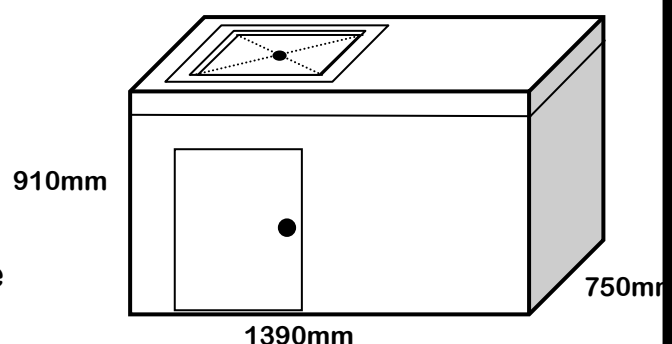

Installation is easy with a pre-fabricated cabinet. Simply unpack, bolt down and connect up.

With a fully galvanised frame, galvanised and powdercoated cladding and stainless steel benchtop, hotplate and door these cabinets are designed to last the distance out in the weather.

Features include:

- Fully galvanised and powdercoated cladding—standard colour Hawthorne Green but other colours available on request.
- 304-grade stainless steel locking door with key
- 304-grade stainless steel benchtop
- Available with any electric or gas BBQ
- Arrives fully assembled and ready for installation
- Overall cabinet size L1390mm x D750mm x H910mm
- Australian made

Models & Options:

SCPC23: With Queensize Electric BBQ

SCPC6: With Kingsize Electric BBQ

SCPC8: With Kingsize Gas BBQ

SLD: Locking door for gas bottle storage