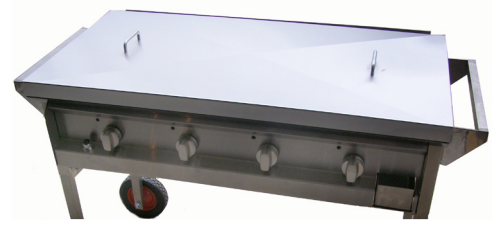

Your **HERCULES HOTPLATE** dealer is:

LEISURE TIME

The **HERCULES HOTPLATE BBQ** is packed with features:

Solid 6mm thick polished solid cold-rolled steel hotplate 1100mm x 560mm

Easy to use and reliable electronic ignition to each burner for convenient lighting

Wind-proof rear-flue

Large drainage channel and outlet for easy fat removal

Strong, non corrosive 304-grade STAINLESS STEEL body that will withstand consistently heavy use and all weather conditions

Unique stainless steel slide-out fat collector with a 1.5L storage capacity for safe, easy waste removal

The **HERCULES HOTPLATE BBQ** also has a range of options available

Windshield and Warming Rack

Stainless Steel Side Shelves

Stainless Steel Lid

SPECIFICATIONS

- Solid 6mm thick steel hotplate with wide drainage channel
- Large fat collection tin capable of holding 1.5L for safe, easy waste removal
- Strong, non-corrosive 304-grade stainless steel body and trolley
- Commercial grade wheels and castors for easy manoeuvrability
- Electronic ignition for easy lighting
- Available in LPG or Natural Gas
- Comes with a 2 year manufacturers warranty
- Built in models available for brickwork or trailer installations
- AGA approval number 7265
- Proudly made in Australia
- For outdoor use only