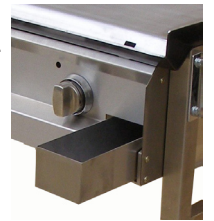

Strong 200mm commercial wheels with large castors for easy manoeuvrability

Undertray for increased wind protection

Control knobs are recessed for protection from weather and for easy transport. Viewing holes enable the user to make sure the burners are operating

Wind-proof rear-flue

Large drainage channel and outlet for easy fat removal

Strong, non corrosive 304-grade STAINLESS STEEL body that will withstand consistently heavy use and all weather conditions

Unique stainless steel slide-out fat collector with a 1.5L storage capacity for safe, easy waste removal