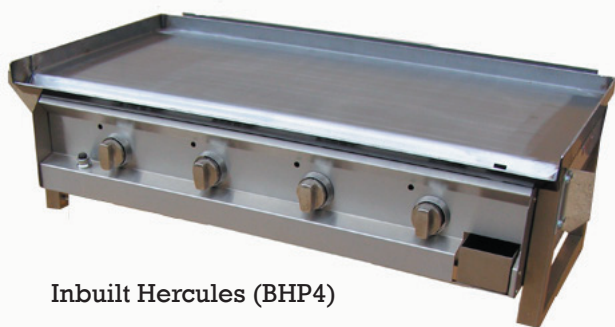

Inbuilt Hercules (BHP4)

Model	Width	Depth	Height	Weight
MHP4	1300mm	600mm	930mm	74kgs
BHP4	1100mm	600mm	300mm	63kgs

Proudly Australian Made

Leisure Time products are manufactured by:
Melbourne Barbecue Centre Pty Ltd.
660 Whitehorse Rd Mitcham VIC 3132
Phone: (03) 9873 1444 Fax: (03) 9873 1863
www.bbqrus.com.au

Your **HERCULES HOTPLATE** dealer is:

LEISURE TIME

The **HERCULES HOTPLATE BBQ** is packed with features:

Solid 6mm thick polished solid cold-rolled steel hotplate 1100mm x 560mm

Easy to use and reliable electronic ignition to each burner for convenient lighting

Wind-proof rear-flue

Large drainage channel and outlet for easy fat removal

Strong, non corrosive 304-grade STAINLESS STEEL body that will withstand consistently heavy use and all weather conditions

Unique stainless steel slide-out fat collector with a 1.5L storage capacity for safe, easy waste removal

The **HERCULES HOTPLATE BBQ** also has a range of options available

Windshield and Warming Rack

Stainless Steel Side Shelves

Stainless Steel Lid

SPECIFICATIONS

- Solid 6mm thick steel hotplate with wide drainage channel
- Large fat collection tin capable of holding 1.5L for safe, easy waste removal
- Strong, non-corrosive 304-grade stainless steel body and trolley
- Commercial grade wheels and castors for easy manoeuvrability
- Electronic ignition for easy lighting
- Available in LPG or Natural Gas
- Comes with a 2 year manufacturers warranty
- Built in models available for brickwork or trailer installations
- AGA approval number 7265
- Proudly made in Australia
- For outdoor use only